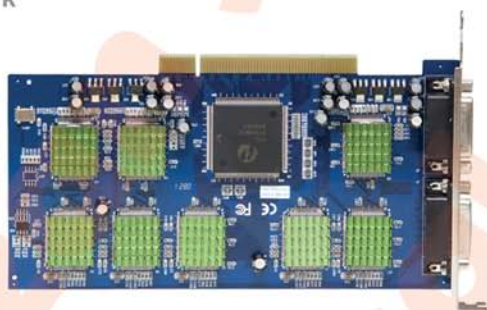

DVR Card

HDVC-9 series : software compression cards

Supports PCI Express Motherboards

Compression format : MPEG4/ H.264 software compression

Display and record resolution 384*288, 384*576, 768*576

Full Real time : 100 fps (PAL) or 30 fps (NTSC)

Motion detection and alarm area settable

P/T/Z control and also Support P/T/Z control at remote side.

Support transmit the video signal through LAN, PSTN, ADSL, ISDN, etc.

Support IE browsing. Built-in web server

Support frame capture and electronics zoom in/out

Support Electronics map and watermark

OS: windows 98/2000/XP

جدیدترین کارت‌های ضبط دیجیتال تصاویر
با ۴، ۸ و یا ۱۶ ورودی تصویر و صدا
نمایش، ضبط و بازیابی زنده تصاویر به صورت فیلم
واقعی (Real Time)

قابلیت نصب بر روی کامپیوترهای جدید PCI Express
انتقال زنده تصاویر به تمام نقاط دنیا از طریق خط تلفن و
یا ADSL